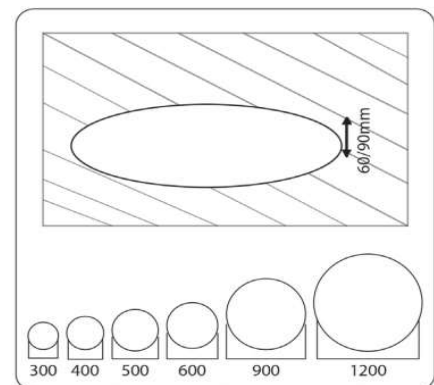

Dia=600mm
H=60/90/95mm

Frame

Aluminium

Color Tempertaure

3000K

Power

105W

Total Luminous Flux

L70 minimum at 50,000
burning hours

Dimension diagram

Remarks:-

Address: Plot #7 Saroorpur-Nangla Industrial Area,Ballabgarh-Sohna Road,Faridabad-121005

Email: info@sovitron.com